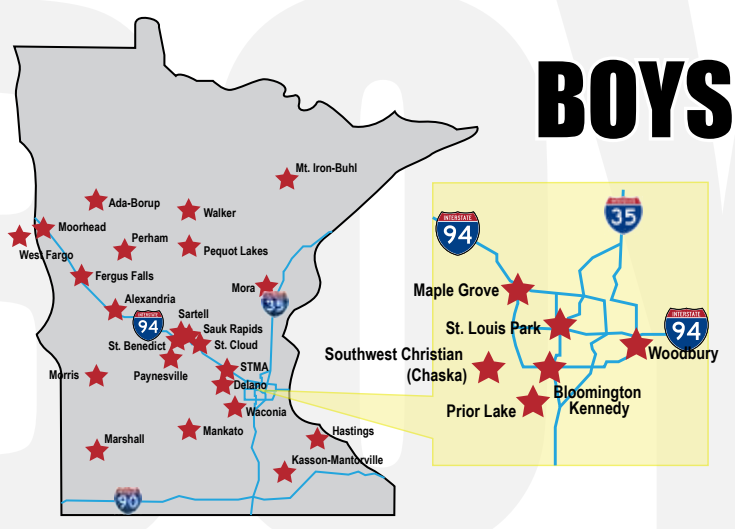

BOYS

Location	Date	Var.	JV/B	9th
Sauk Rapids	Sun, June 7			
Tartan	Sun, June 7			
Paynesville	Wed, June 10			
West Fargo, ND	Thurs, June 11			
Chanhassen	Thurs, June 11			
MSU Mankato	Sat, June 13			
Maple Grove	Sun, June 14			
Walker-Hackensack-Akeley	Wed, June 17			
Marshall	Thurs, June 18			
Kasson-Mantorville	Thurs, June 18			
Bloomington Kennedy	Thurs, June 18			
Legacy Fieldhouse-Woodbury	Sat, June 20			
STMA	Sun, June 21			
Alexandria	Wed, June 24			
Owatonna	Wed, June 24			
Hastings	Thurs, June 25			
SW Christian	Sat, June 27			
Maple Grove	Sun, June 28			
Sauk Rapids	Sun, June 28			
Delano	Sun, June 30			
Mora	Sun, June 30			
STMA	Sun, July 12			
Ada Borup	Sun, July 12			
St. Louis Park HS	Tues, July 14			
Fergus Fall	Wed, July 15			
Austin	Wed, July 15			
Delano	Thurs, July 16			
Pequot Lakes	Fri, July 17			
Legacy Fieldhouse-Eden Prairie	Sat, July 18			
Faribault	Sun, July 19			
Waconia	Sun, July 19			
St. Cloud	Tues, July 21			
St. Cloud	Wed, July 22			
MSU Mankato	Thurs, July 23			
Morris	Fri, July 24			
Prior Lake	Sat, July 25			
STMA	Sun, July 26			
Perham	Sun, July 26			
Concordia St. Paul	Tues, July 28			
Anoka Ramsey CC	Tues, July 28			
MT Iron-Buhl	Wed, July 29			
Owatonna	Thurs, July 30			
Moorhead	Thurs, July 30			
Waconia	Fri, July 31			
Concordia St. Paul	Fri, July 31			

MORA: Great facility with a total of 7 courts and location on the eastern MN side.

MORRIS: Home of the Tigers, Morris in Western Minnesota can allow up to 9 courts, also using the University of Minnesota-Morris.

PEQUOT LAKES: One of the best high school facilities in the Brainerd Lakes area. Five courts, four with wood floors, and all air-conditioned. A very popular location connecting many parts of Minnesota.