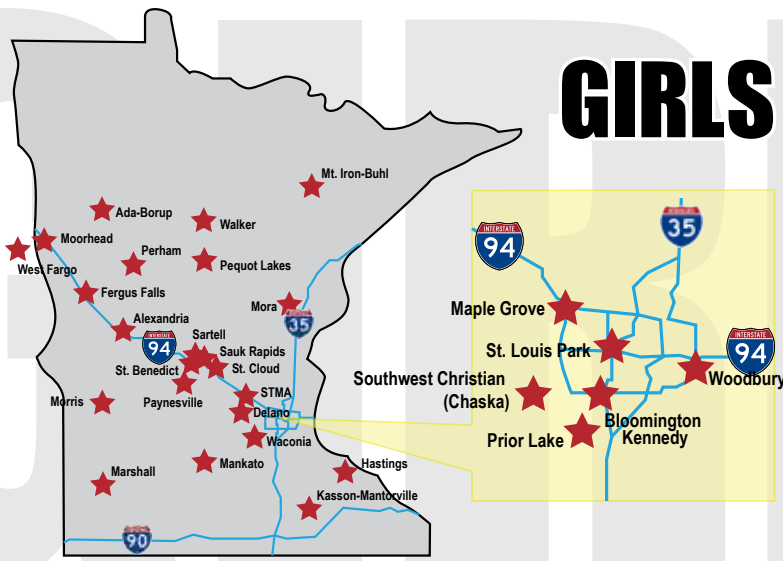

BREAKDOWN SUMMER SERIES

$295
per team

www.BreakdownSportsUSA.com

$275
per team
(3 or more sign-ups)

2026 GIRLS BASKETBALL SUMMER SERIES REGISTRATION 2026 GIRLS BASKETBALL SUMMER SERIES REGISTRATION 2026 GIRLS BASKETBALL SUMMER SERIES REGISTRATION 2026 GIRLS BASKETBALL SUMMER SERIES REGISTRATION

GIRLS

Contact:

Team:

Contact:

Address:

City: State: Zip:

Cell Phone:

Email:

☐ My check or money order to: **Breakdown Sports USA** is enclosed.

☐ Credit card order CVV code (back of card)

Credit card # Exp. date (mo/yr)

Credit Card and Online Purchases have a 3% service charge. No fees for checks or cash

Printed name & signature: _____

_____

Total # of teams: _____ Total Cost: _____

Location	Date	Var.	JVB	9th
Sauk Rapids	Sun, June 7			
Tartan	Sun, June 7			
Paynesville	Wed, June 10			
West Fargo, ND	Thurs, June 11			
Chanhausen	Thurs, June 11			
MSU Mankato	Sat, June 13			
Maple Grove	Sun, June 14			
Walker-Hackensack-Akeley	Tues, June 16			
Marshall	Thurs, June 18			
Kasson-Mantorville	Thurs, June 18			
Bloomington Kennedy HS	Thurs, June 18			
Legacy Fieldhouse-Woodbury	Sat, June 20			
STMA	Sun, June 21			
Alexandria	Tues, June 23			
Owatonna	Wed, June 24			
Hastings	Thurs, June 25			
Maple Grove	Sun, June 28			
Sauk Rapids	Sun, June 28			
Delano	Tues, June 30			
Mora	Tues, June 30			
STMA	Sun, July 12			
Ada Borup	Sun, July 12			
Fergus Falls	Tues, July 14			
St. Louis Park HS	Tues, July 14			
Austin	Wed, July 15			
Delano	Thurs, July 16			
Pequot Lakes	Fri, July 17			
Legacy Fieldhouse-Eden Prairie	Sat, July 18			
Faribault	Sun, July 19			
Waconia	Sun, July 19			
St. Cloud	Tues, July 21			
St. Cloud	Wed, July 22			
MSU Mankato	Thurs, July 23			
Morris	Thurs, July 23			
Prior Lake	Sat, July 25			
STMA	Sun, July 26			
Perham	Sun, July 26			
Concordia St. Paul	Tues, July 28			
Anoka Ramsey CC	Tues, July 28			
MT Iron-Buhl	Wed, July 29			
Owatonna	Thurs, July 30			
Moorhead	Thurs, July 30			
Waconia	Fri, July 31			
Concordia St. Paul	Fri, July 31			

Mail to: Breakdown Sports USA, 4726 2nd Street Court NE, St. Cloud, MN 56304
phone: Justin Hegna 320-492-0897 or Dean Kesler 320-420-6445
email: hegna@breakdownsportsusa.com or dkesler@breakdownsportsusa.com

How do you rate your teams?
(1 high level, 2 average, 3 lower level)

1 ☐ 2 ☐ 3 ☐